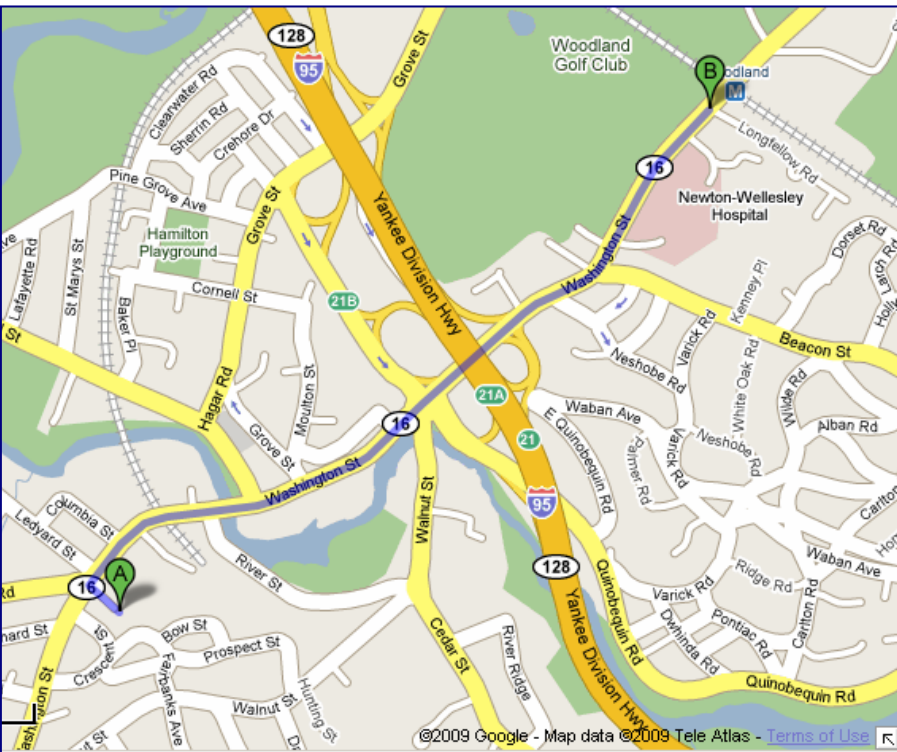

Directions and Parking Instructions for 54 Washington Street, Wellesley, MA

From the South:

128N to exit 21 (Route 16). Take a left at the end of the ramp onto Rte 16. Proceed through 2 sets of lights. Our center is located less than 1/2 mile after second set of lights on the left at 54 Washington Street.

From the North:

128S to exit 21B (Route 16). Take a right at the lights at the end of the ramp onto Rte 16. Our center is located less than 1/2 mile after first set of lights on the left at 54 Washington Street.

From the East and West:

Take Mass. Pike to Route 95/128 Exit. Follow 95/128 South about a mile to exit 21B (Route 16). Take a right at the end of the ramp onto Rte 16. Our center is located less than 1/2 mile after first set of lights on the left at 54 Washington Street.

Neighboring Landmarks for 54 Washington St:

In between **Gulf Station**, and **Burke & Sons Funeral**
Across the street from **St. John Evangelist church**

Take immediate left after Gulf onto Washington Court
Proceed to the rear of the building where you will find parking and entrance to the building.