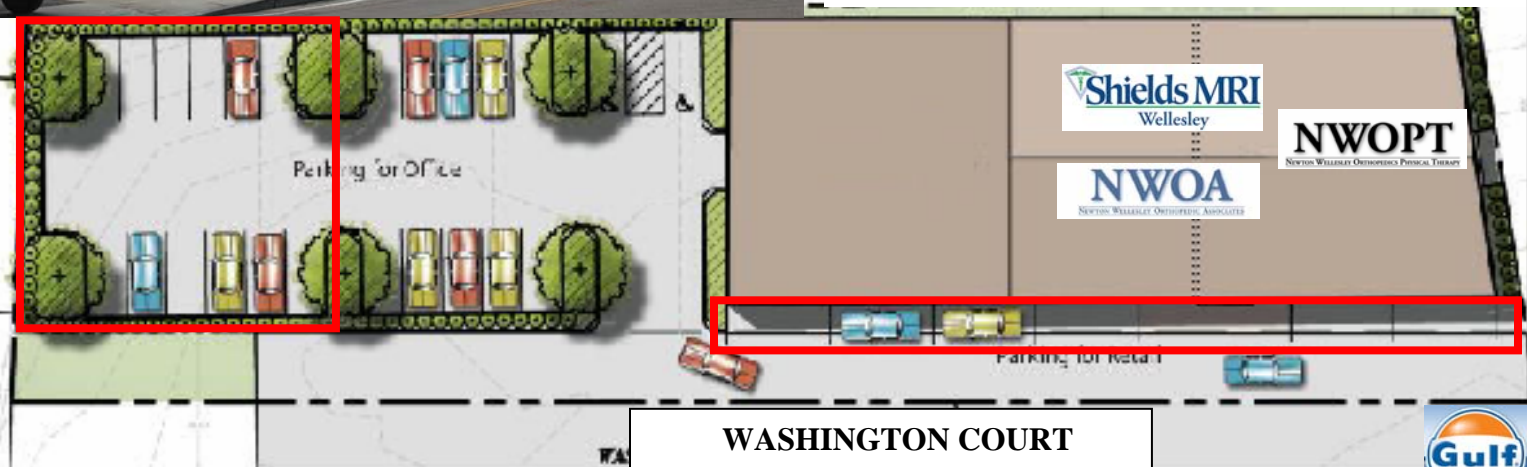

W
A
S
H
I
N
G
T
O
N
S
T